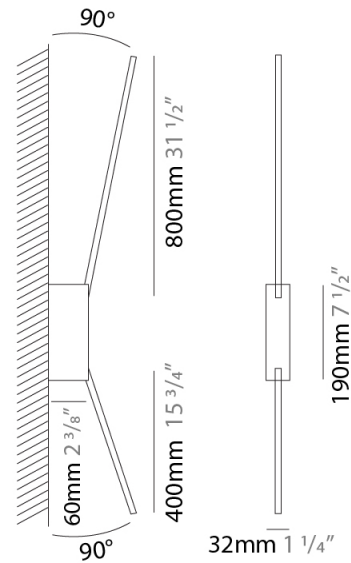

GENERAL

Series: Spillo
 Subseries: Spillo 1 Rod
 Brand: Icone
 Division: Design
 Mounting Type: Surface
 Mounting Location: Wall
 Subcategory: Ambient

PHYSICAL

Shape: Rectangle
 Width (mm): 32
 Width (in): 1 ¼
 Height (mm): 970
 Height (in): 38 ¾
 Extension (mm): 860
 Extension (in): 33 ⅞
 Light Distribution: Direct / Indirect
 Fixture Finish: WHI / WHC / BLK / BGD
 Fixture Material: Brass

GENERAL

Series: Spillo
 Subseries: Spillo 2 Rod
 Brand: Icone
 Division: Design
 Mounting Type: Surface
 Mounting Location: Wall
 Subcategory: Ambient

PHYSICAL

Shape: Rectangle
 Width (mm): 32
 Width (in): 1 1/4
 Height (mm): 1390
 Height (in): 54 3/4
 Extension (mm): 860
 Extension (in): 33 7/8
 Light Distribution: Direct / Indirect
 Fixture Finish: WHI / WHC / BLK / BGD
 Fixture Material: Brass

LED

Color Temperature (°K): 2700 / 3000
 Nominal Lumen (lm): 1320
 CRI: >90 CRI
 Lamp Life (hrs): 50000

OPTICAL

Adjustability: Tilt 90°

RATINGS AND CERTIFICATIONS

Certified By: Certified for North American Standards
 IP rating: IP20