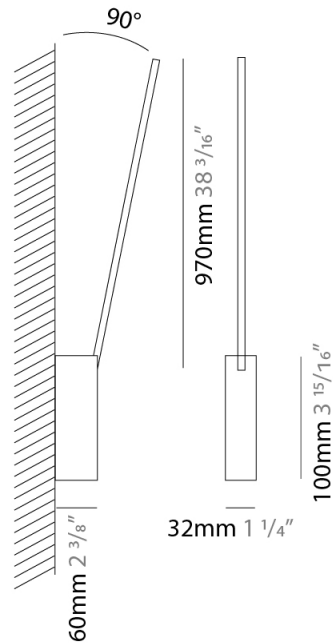

GENERAL

Series: Spillo
 Subseries: Spillo 1 Rod
 Brand: Icone
 Division: Design
 Mounting Type: Surface
 Mounting Location: Wall
 Subcategory: Ambient

PHYSICAL

Shape: Rectangle
 Width (mm): 32
 Width (in): 1 ¼
 Height (mm): 970
 Height (in): 38 ¾
 Extension (mm): 860
 Extension (in): 33 ⅞
 Light Distribution: Direct / Indirect
 Fixture Finish: WHI / WHC / BLK / BGD
 Fixture Material: Brass

LED

Color Temperature (°K): 2700 / 3000
 Nominal Lumen (lm): 880
 CRI: >90 CRI
 Lamp Life (hrs): 50000

OPTICAL

Adjustability: Tilt 90°

RATINGS AND CERTIFICATIONS

Certified By: Certified for North American Standards
 IP rating: IP20

SPILLO 1 ROD SURFACE

D42037-

PROJECT

TYPE

SPECIFIER

QUANTITY

DATE

D

GENERAL

Series: Spillo
 Subseries: Spillo 2 Rod
 Brand: Icone
 Division: Design
 Mounting Type: Surface
 Mounting Location: Wall
 Subcategory: Ambient

PHYSICAL

Shape: Rectangle
 Width (mm): 32
 Width (in): 1 1/4
 Height (mm): 1390
 Height (in): 54 3/4
 Extension (mm): 860
 Extension (in): 33 7/8
 Light Distribution: Direct / Indirect
 Fixture Finish: WHI / WHC / BLK / BGD
 Fixture Material: Brass