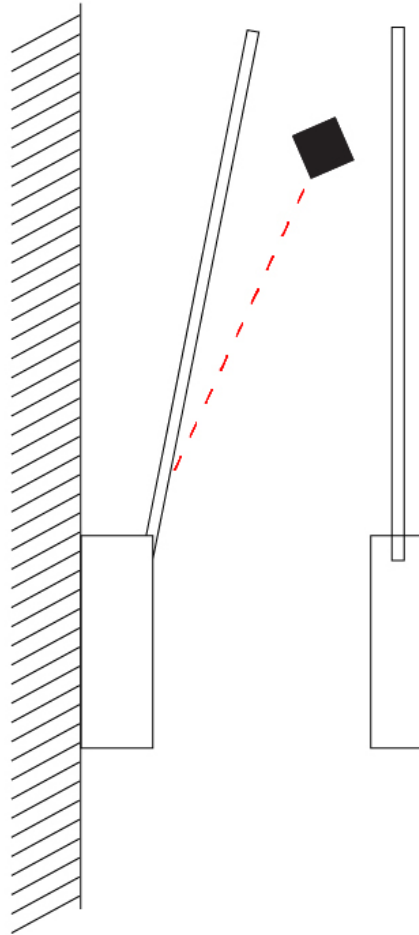

PROJECT	
TYPE	
SPECIFIER	
QUANTITY	
DATE	

SPILLO 1 ROD SURFACE

D42037- -

base number
 Color Temperature Finish Options

- To build a product code in our configurator select the specify button on the base model # product page
- To build a manual product code on this datasheet choose from the options listed below in blue font and add the suffix to the base model #

GENERAL

Series: Spillo
 Subseries: Spillo 1 Rod
 Brand: Icone
 Division: Design
 Mounting Type: Surface
 Mounting Location: Wall
 Subcategory: Ambient

PHYSICAL

Shape: Rectangle
 Width (mm): 32
 Width (in): 1 ¼
 Height (mm): 970
 Height (in): 38 ¾
 Extension (mm): 860
 Extension (in): 33 ⅞
 Light Distribution: Direct / Indirect
 Fixture Finish: WHI / WHC / BLK / BGD
 Fixture Material: Brass

SPILLO 1 ROD SURFACE

D42037-

PROJECT

TYPE

SPECIFIER

QUANTITY

DATE

D

GENERAL

Series: Spillo
 Subseries: Spillo 2 Rod
 Brand: Icone
 Division: Design
 Mounting Type: Surface
 Mounting Location: Wall
 Subcategory: Ambient

PHYSICAL

Shape: Rectangle
 Width (mm): 32
 Width (in): 1 1/4
 Height (mm): 1390
 Height (in): 54 3/4
 Extension (mm): 860
 Extension (in): 33 7/8
 Light Distribution: Direct / Indirect
 Fixture Finish: WHI / WHC / BLK / BGD
 Fixture Material: Brass