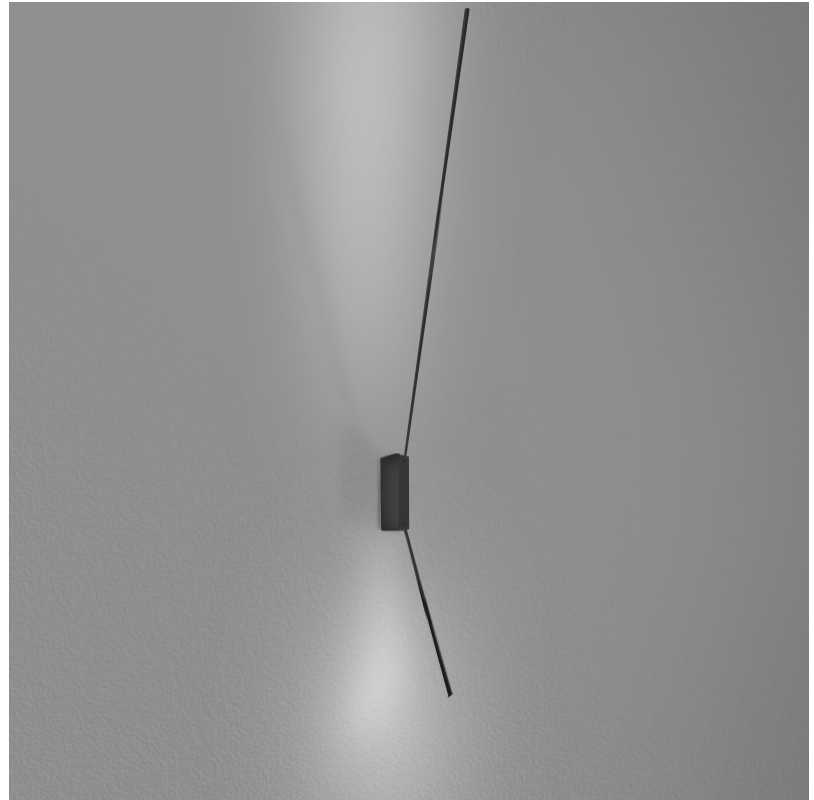

SPILLO 2 ROD SURFACE

D42047- -

base number
Color   Finish
Temperature   Options

PROJECT
TYPE
SPECIFIER
QUANTITY
DATE

1. To build a product code in our configurator select the specify button on the base model # product page
2. To build a manual product code on this datasheet choose from the options listed below in blue font and add the suffix to the base model #

GENERAL

Series: Spillo
Subseries: Spillo 2 Rod
Brand: Icone
Division: Design
Mounting Type: Surface
Mounting Location: Wall
Subcategory: Ambient

PHYSICAL

Shape: Rectangle
Width (mm): 32
Width (in): 1 1/4
Height (mm): 1390
Height (in): 54 3/4
Extension (mm): 860
Extension (in): 33 7/8
Light Distribution: Direct / Indirect
Fixture Finish: WHI / WHC / BLK / BGD
Fixture Material: Brass

ELECTRICAL

Lamp Type: LED
Total Output Wattage (W): 15.36
Dimming: 0-10V Dimming
Driver Included: Yes
Driver Location: Integrated
Driver Type: Constant Current - 120Vac - non-dimming
Driver Class: Class 2
Input Voltage (V): 120 - 277
Output Voltage (V): 12
Upon Request: (Not included - see components) Remote: 0-10Vdc dimming / 277Vac

LED

Color Temperature (°K): 2700 / 3000
Nominal Lumen (lm): 1320
CRI: >90 CRI
Lamp Life (hrs): 50000

OPTICAL

Adjustability: Tilt 90°

RATINGS AND CERTIFICATIONS

Certified By: Certified for North American Standards
IP rating: IP20