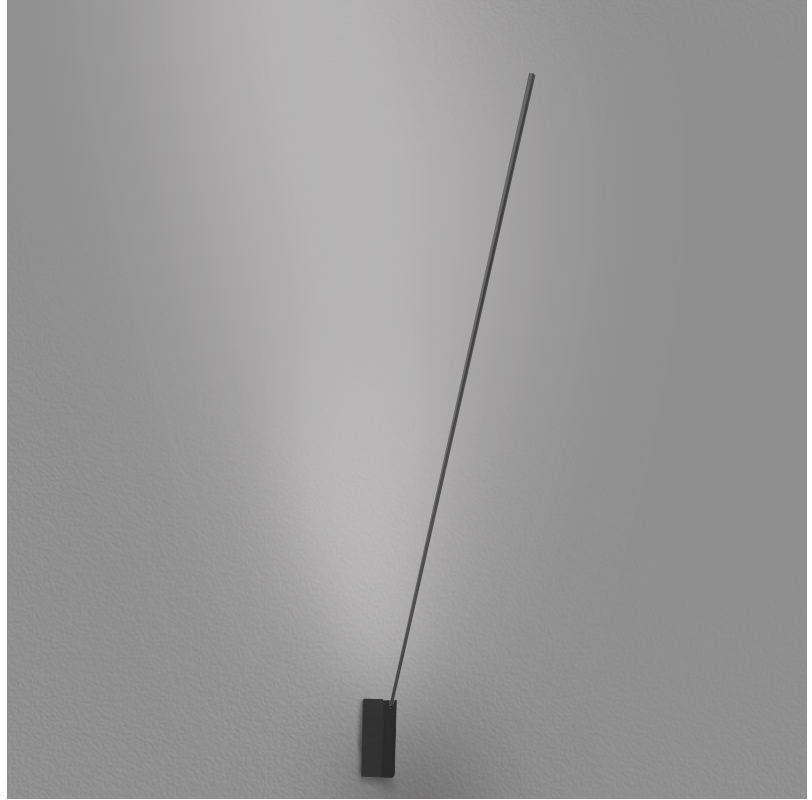

PROJECT	
TYPE	
SPECIFIER	
QUANTITY	
DATE	

SPILLO 1 ROD SURFACE

D42037- -

base number
 Color Temperature Finish Options

- To build a product code in our configurator select the specify button on the base model # product page
- To build a manual product code on this datasheet choose from the options listed below in blue font and add the suffix to the base model #

GENERAL

Series: Spillo
 Subseries: Spillo 1 Rod
 Brand: Icone
 Division: Design
 Mounting Type: Surface
 Mounting Location: Wall
 Subcategory: Ambient

PHYSICAL

Shape: Rectangle
 Width (mm): 32
 Width (in): 1 ¼
 Height (mm): 970
 Height (in): 38 ¾
 Extension (mm): 860
 Extension (in): 33 ⅞
 Light Distribution: Direct / Indirect
 Fixture Finish: WHI / WHC / BLK / BGD
 Fixture Material: Brass

LED

Color Temperature (°K): 2700 / 3000
 Nominal Lumen (lm): 880
 CRI: >90 CRI
 Lamp Life (hrs): 50000

OPTICAL

Adjustability: Tilt 90°

RATINGS AND CERTIFICATIONS

Certified By: Certified for North American Standards
 IP rating: IP20

SPILLO 1 ROD SURFACE

D42037-

PROJECT

TYPE

SPECIFIER

QUANTITY

DATE

D